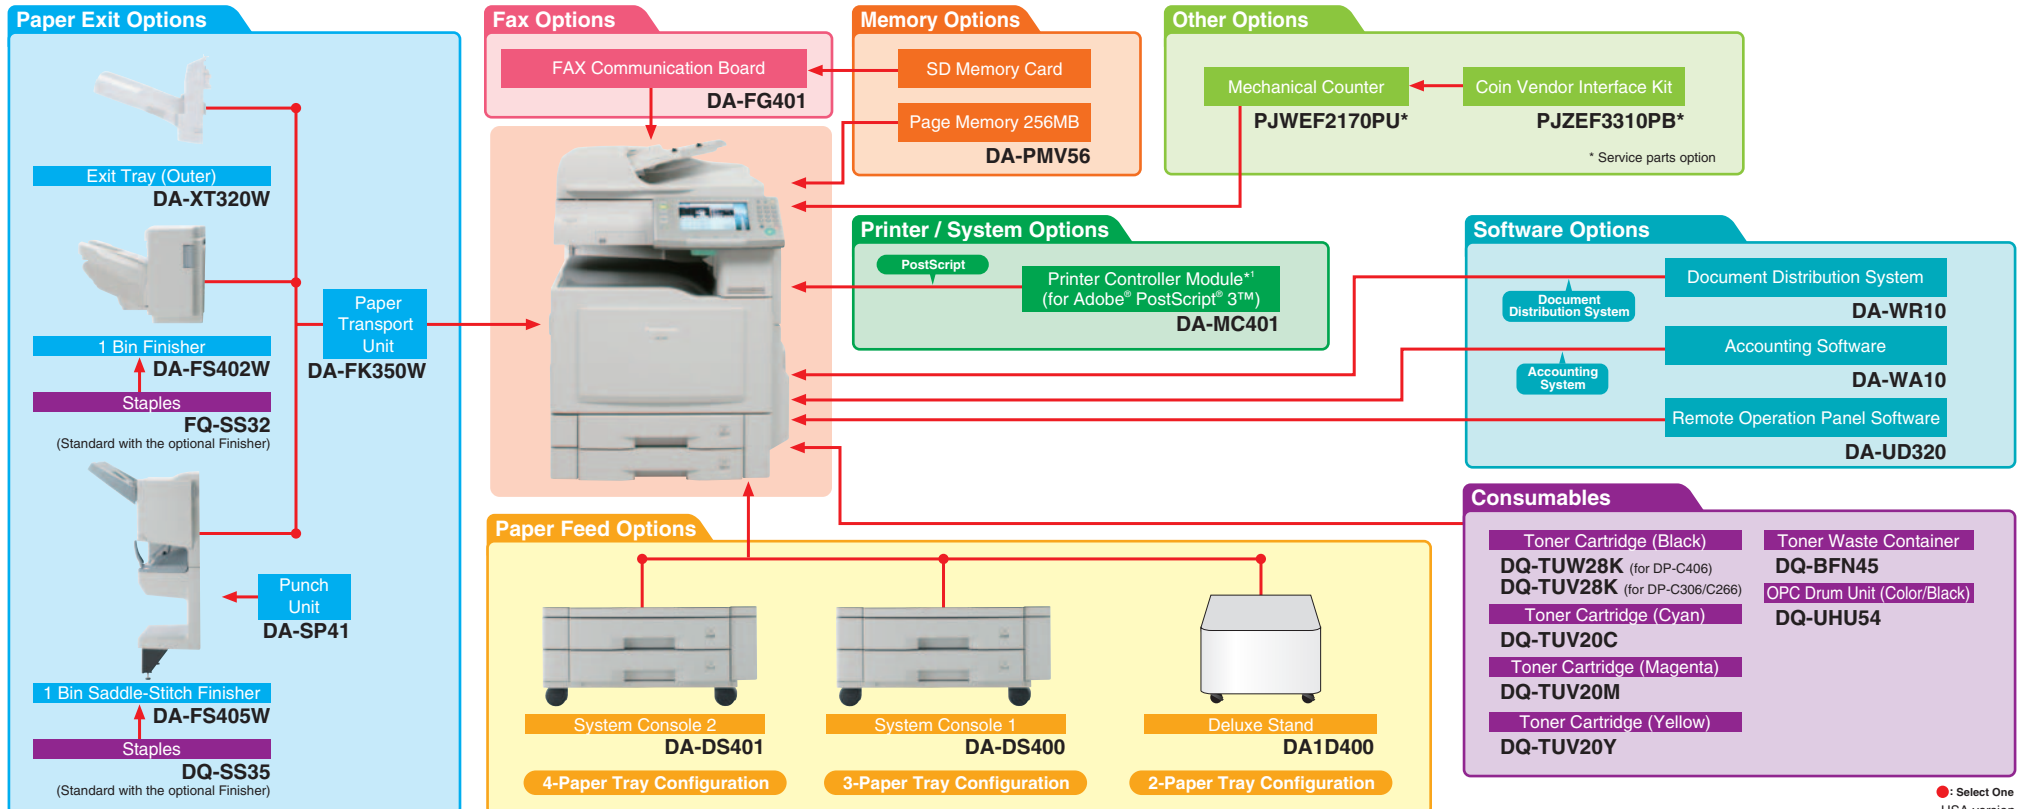

Consumables

- ☐ Toner Cartridge (Black) (DQ-TUW28K) for DP-C406
  (28,000 pages (Letter, 5% coverage), 33,000 page (ISO/IEC 19798))
- ☐ Toner Cartridge (Black) (DQ-TUV28K) for DP-C306/C266
  (28,000 pages (Letter, 5% coverage), 33,000 pages (ISO/IEC 19798))
- ☐ Toner Cartridge (Cyan) (DQ-TUV20C)
  (20,000 pages (Letter, 5% coverage), 30,000 pages (ISO/IEC 19798))
- ☐ Toner Cartridge (Magenta) (DQ-TUV20M)
  (20,000 pages (Letter, 5% coverage), 30,000 pages (ISO/IEC 19798))
- ☐ Toner Cartridge (Yellow) (DQ-TUV20Y)
  (20,000 pages (Letter, 5% coverage), 30,000 pages (ISO/IEC 19798))
- ☐ Toner Waste Container (DQ-BFN45)
  - Initial Toner Waste Container is included in main body.
  (28,000 pages at 5% coverage capacity)
- ☐ OPC Drum Unit (Color/Black) (DQ-UHU54)
  - Initial drum is included in main body. (Black: 59,000 letter-size pages, Color: 54,000 letter-size pages)
- ☐ Staples (DQ-SS35)
  - Staples for DA-FS405W (5,000 x 3 pieces), Initial starter staples are included in the 1-Bin Saddle-Stitch Finisher
- ☐ Staples (FQ-SS32)
  - Staples for DA-FS402W (3,000 x 3 pieces), Initial starter staples are included in the 1-Bin Finisher