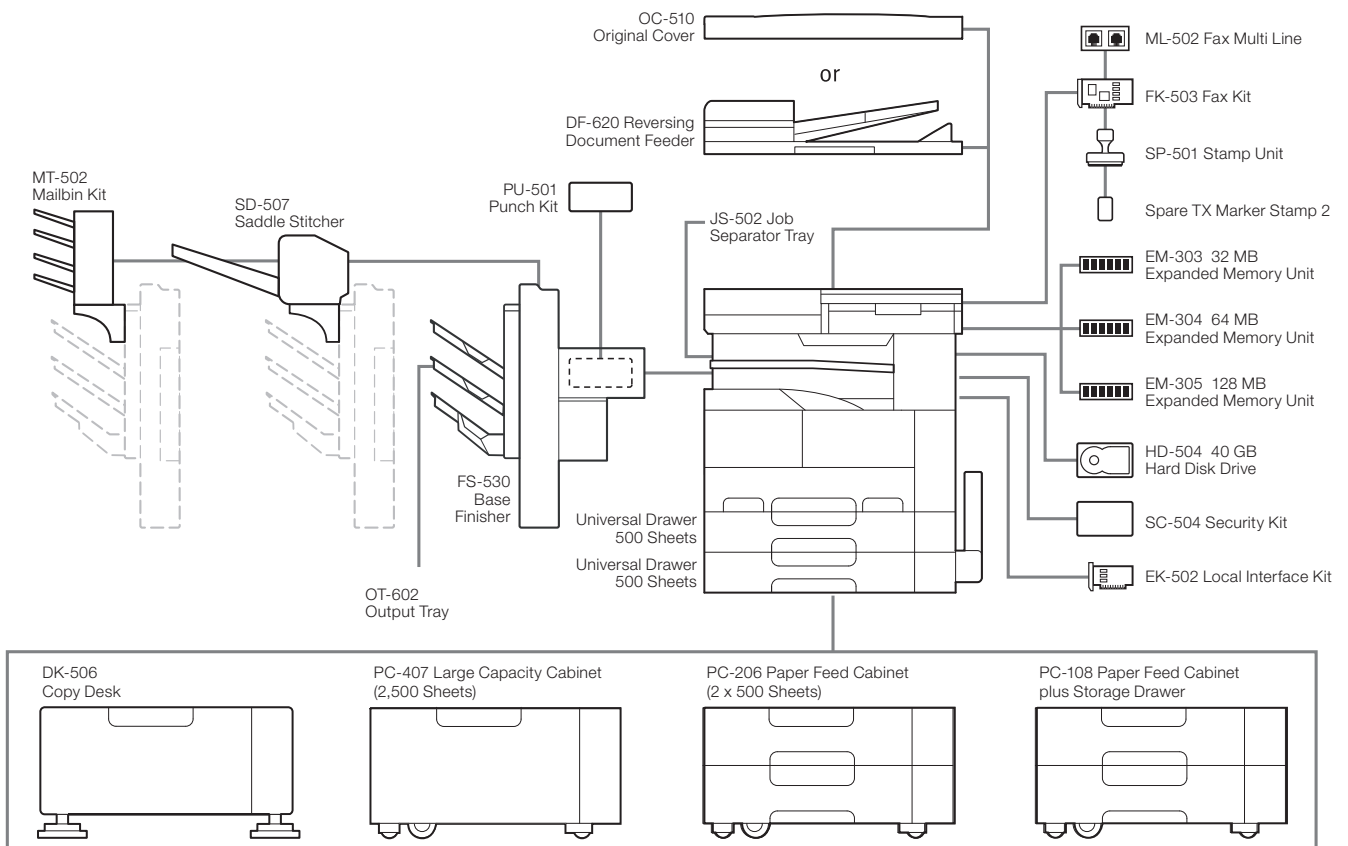

Select one of the following:

- ☐ OC-510 Original Cover
- ☐ DF-620 Reversing Automatic Document Feeder

STEP 2: Output Options (Required)

Select one of the following:

- ☐ NONE
- ☐ JS-502 Job Separator Tray
- ☐ FS-530 Base Finisher

STEP 3: Finisher Options

- ☐ NONE
- ☐ OT-602 Output Tray
- ☐ MT-502 Mailbin Kit
- ☐ PU-501 Punch Kit
- ☐ SD-507 Saddle Stitcher

STEP 4: Paper Supply/Cabinet Stand Options

- ☐ PC-108 Paper Feed Cabinet
  (One Universal Paper Drawer/500 sheets + Storage Drawer)
- ☐ PC-206 Paper Feed Cabinet
  (Two Universal Paper Drawers/500 + 500 sheets)
- ☐ PC-407 Large Capacity Cabinet *(2,500 Sheets; Letter-C only)*
- ☐ DK-506 Copy Desk *(2-drawer height cabinet with paper storage)*

STEP 5: Additional Options

- ☐ HD-504 40 GB Hard Disk Drive*
  (For copy, print and scan functions)
  * Minimum 32 MB memory upgrade recommended to optimize system performance.
- ☐ SC-504 Security Kit
  (Encrypts data stored on the hard disk drive)
- ☐ FK-503 Fax Kit *(Includes advanced scanning functions and 32 MB memory upgrade)*
  - ☐ ML-502 Fax Multi Line *(Requires fax option)*
    (Dual Line Option)
  - ☐ SP-501 Stamp Unit *(Requires fax option+ DF-620)*
    (Transmission Marker Stamp)
  - ☐ Spare TX Marker Stamp 2
    (Refill for SP-501 Stamp Unit)
- ☐ EK-502 Local Interface Kit
  (Enables printing through IEEE Parallel Connection)
- ☐ EM-303 32 MB Expanded Memory Unit
  (Memory upgrade)
- ☐ EM-304 64 MB Expanded Memory Unit
  (Memory upgrade)
- ☐ EM-305 128 MB Expanded Memory Unit
  (Memory upgrade)