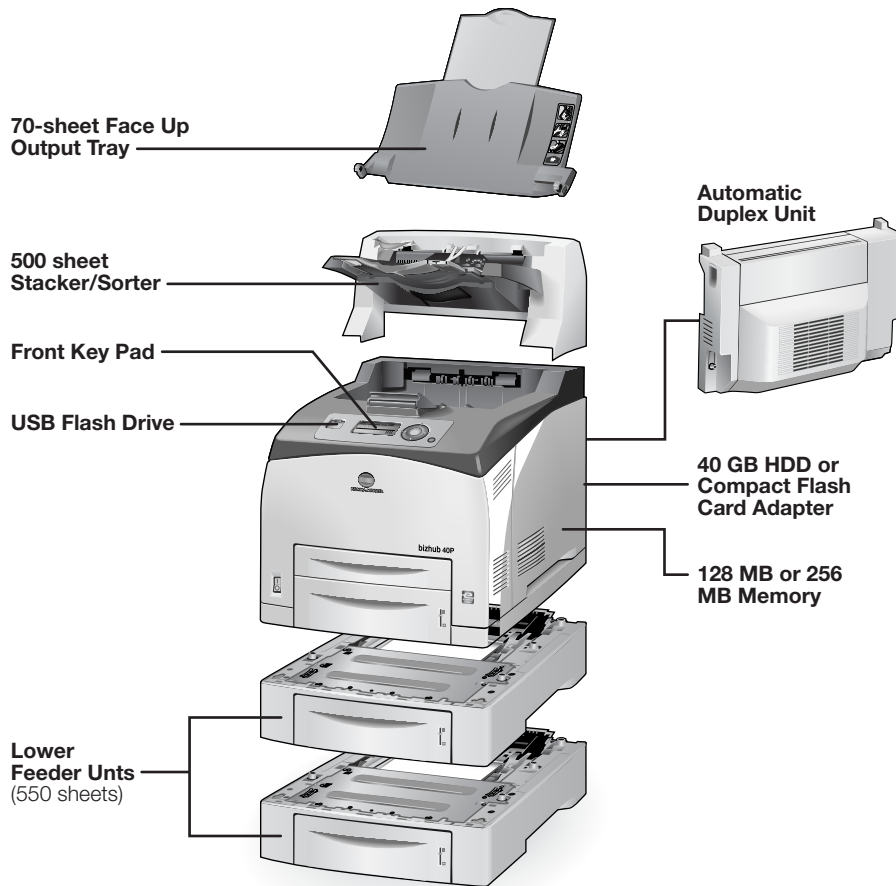

Step 1: Base Unit

- 40P Electrophotographic Laser Printer**
(Includes PS/PCL/Native XPS Interpreter for Windows® Vista, 128 MB Standard Memory, Gigabit Ethernet, Standard USB 2.0 (supports local printing), USB 1.1 Host Port, 70-sheet Face Up Output Tray, High Capacity 19K Imaging Cartridge, One-year On-site Warranty).
- 40PX Electrophotographic Laser Printer**
(Includes PS/PCL/Native XPS Interpreter for Windows® Vista, 256 MB Standard Memory (consist of two 128 MB DIMMs), Gigabit Ethernet, Standard USB 2.0 (supports local printing), USB 1.1 Host Port, Automatic Duplex Unit, 70-sheet Face Up Output Tray, High Capacity 19K Imaging Cartridge, 3-year On-site Warranty).

Step 2: Paper Handling Option

- Lower Feeder Units** *(550 sheets each. Add up to 2)*
- Automatic Duplex Unit** *(Standard on 40PX)*

Step 3: Output Option

- 500 Sheet Stacker/Sorter**

Step 4: Image Controller

- Standard Emperon Print System**
(PCL/PS/XPS)

Step 5: Storage and Memory Options

- 40 GB HDD**
- Compact Flash Card Adapter***
(Supports 256 MB, 512 MB, 1 GB, 2 GB and 4 GB)
- 128 MB RAM or 256 MB RAM****

* CompactFlash cards available from 3rd party vendors.

** The bizhub printer comes standard with 128 MB RAM (256 MB standard on the 40PX, which consists of two 128 MB DIMMs), that can be expanded to 384 MB RAM. Optional memory of 128 MB or 256 MB is available as an upgrade for the bizhub 40P. When upgrading the bizhub 40PX, the 256 MB option is required (one of the 128 MB DIMMs needs to be removed from the 40PX to accommodate the 256 MB DIMM).